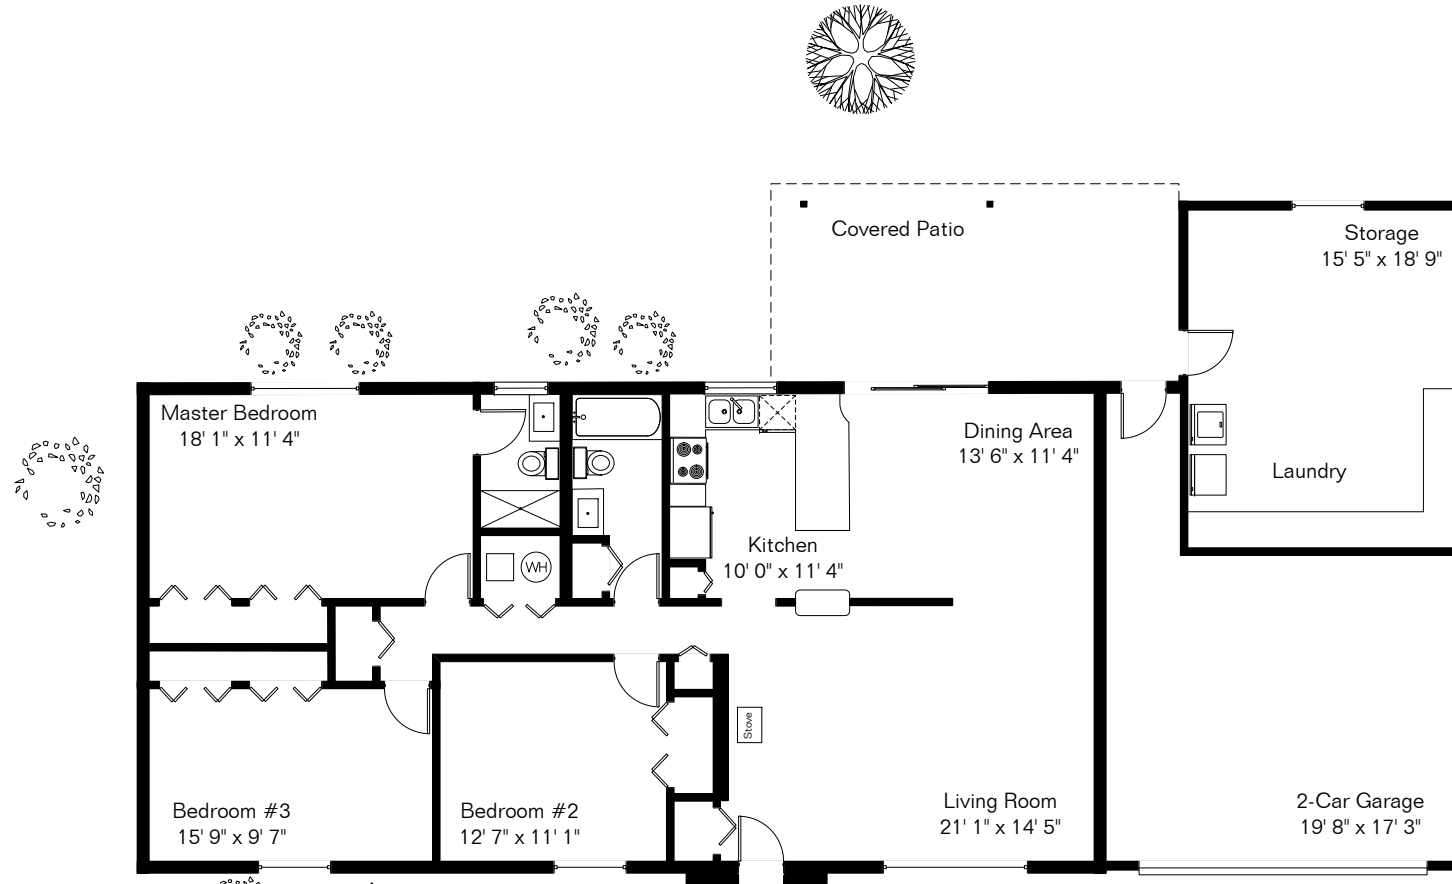

The square footages and room size information are deemed to be reliable but are not guaranteed and should be independently verified.

635 W Placita de la Poza

Living Area 1,469 Sq Ft
Garage 402 Sq Ft
Storage/Laundry Area 305 Sq Ft

Site Visit May 2017

0 ft. 6 ft. 10 ft. 20 ft.

Copyright 2017 Floor Plans First! LLC
All Rights Reserved.

www.FloorPlansFirst.com
Toll Free (877) 887-1500
Voice (520) 881-1500
Fax (520) 791-7701
Floor Plans First!
See the Floor Plan First!